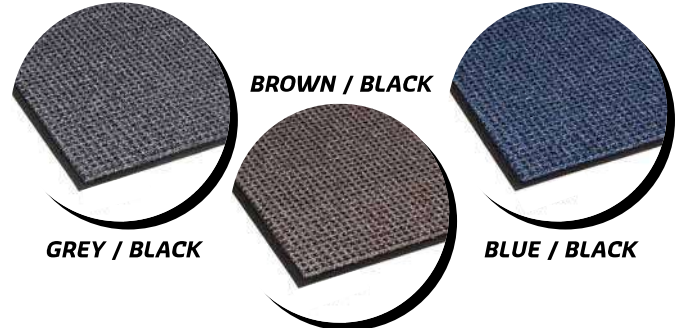

OXFORD ELITE

PRESTIGE

WIPER / SCRAPER

MED/HEAVY TRAFFIC

COLORS

TECHNICAL INFORMATION

- SURFACE: Polypropylene + nylon
- SURFACE WEIGHT: 32oz per square yard
- BACKING: ThermoGrip vinyl
- THICKNESS: 7/16"

FINISHING

ThermoGrip vinyl backing

WARRANTY

CARPET SIZES & ROLLS

MATS

- 3' X 5'
- 3' X 10'
- 4' X 6'
- 4' X 8'
- 4' X 10'
- 6' X 10'

ROLLS

- 3' X 60'
- 4' X 60'
- 6' X 60'

CUSTOM MATS: Available up to 11'9" X 60'

Its prestigious look will enhance the appearance of your establishment

- Attractive loop pile pattern with scraper fibers will keep its appearance for many years
- Superior quality red *ThermoGrip* backing provides antimicrobial protection and increased adhesion